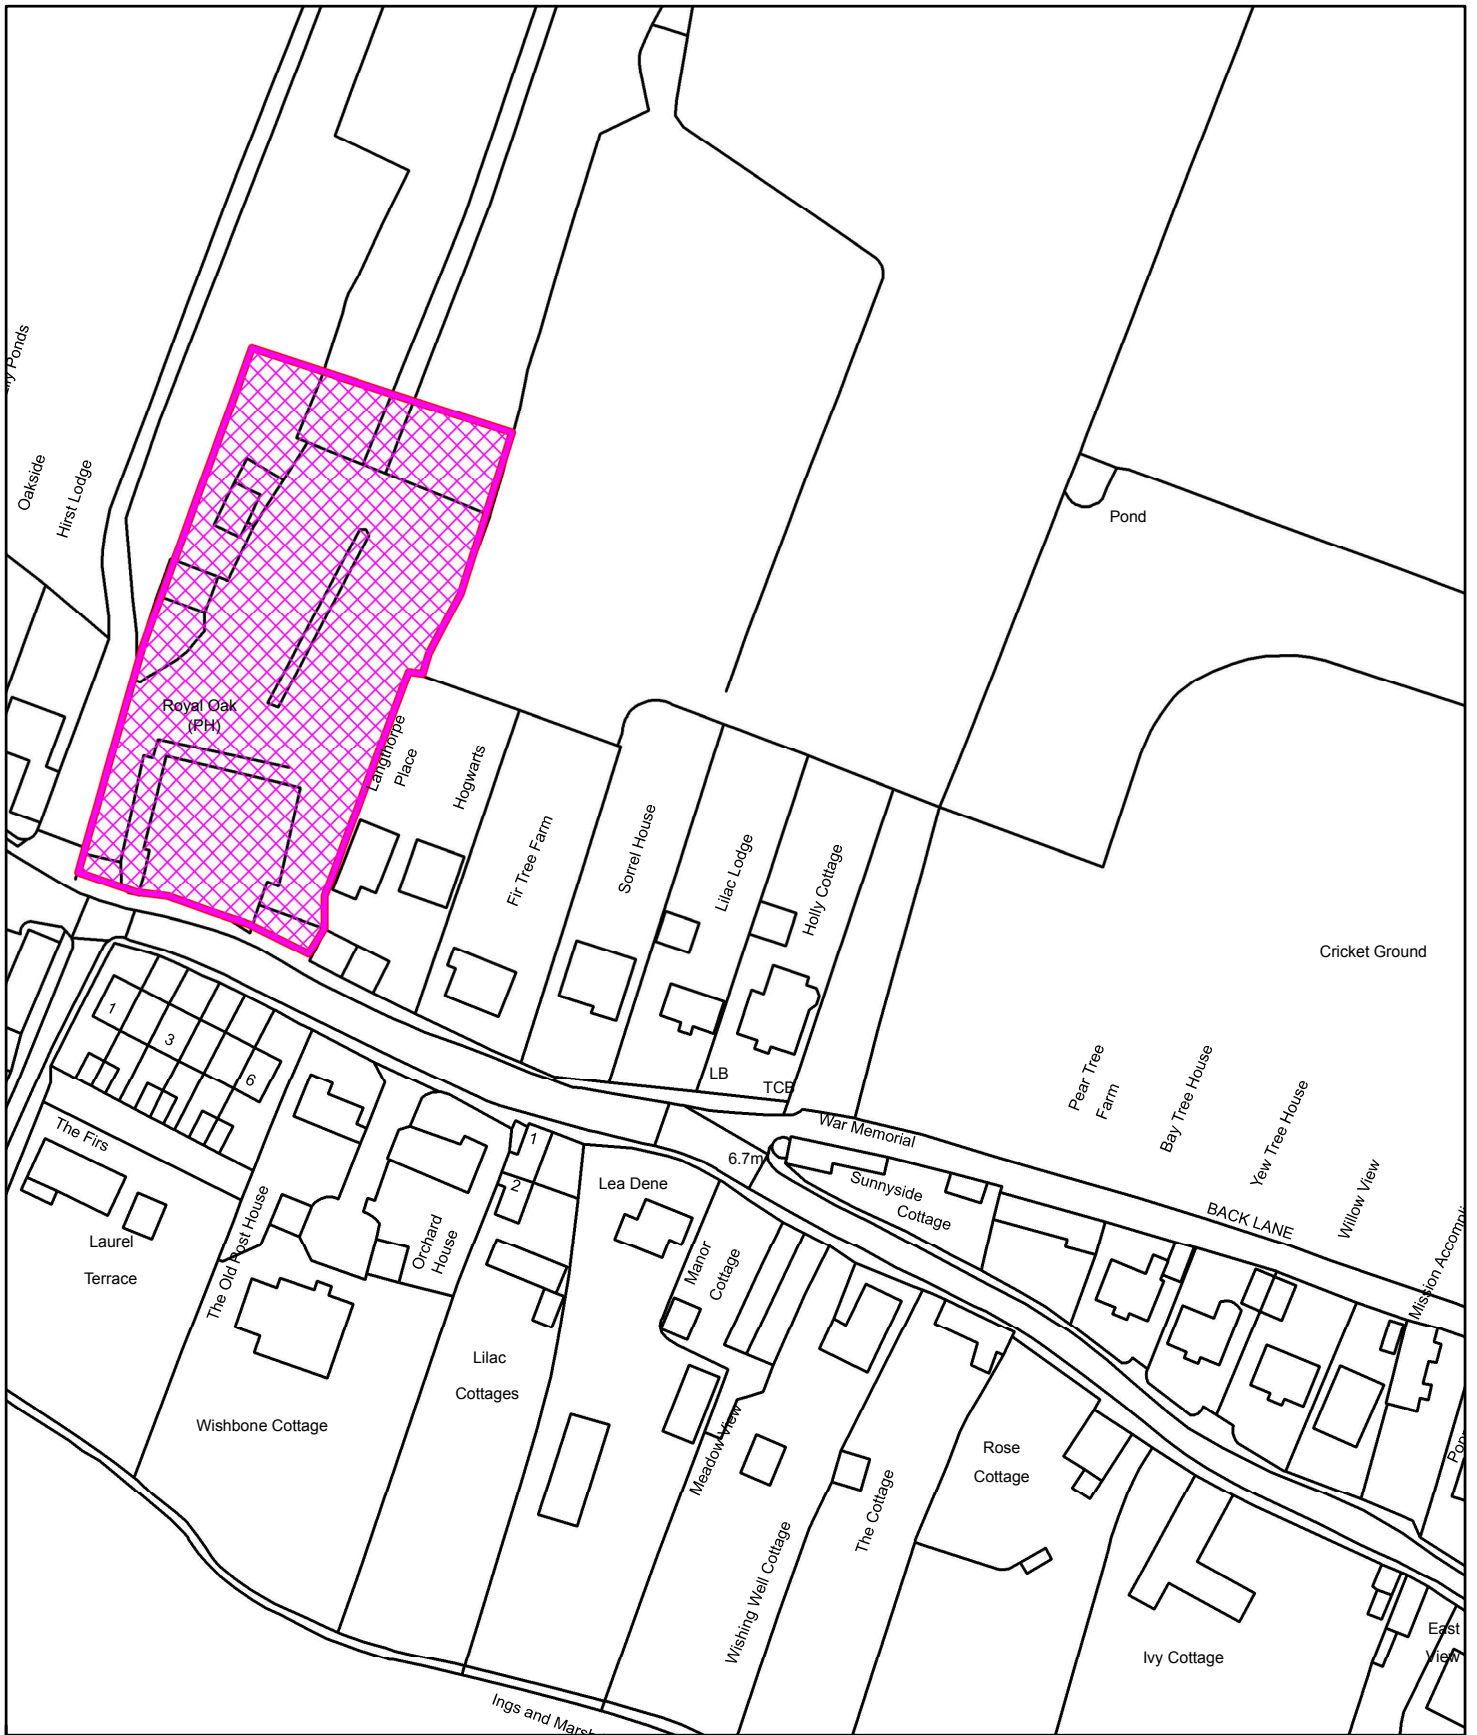

Royal Oak Inn, Main Road, Hirst Courtney
2021/1478/OUT

Reproduced from the Ordnance Survey mapping with the permission of Her Majesty's Stationary Office. Unauthorised reproduction infringes Crown Copyright and may lead to prosecution or civil proceedings © Crown Copyright
Selby District Council Licence No. 100018656
This copy has been produced specifically for Planning and Building Control purposes only.
No further copies may be made.

1:1,250